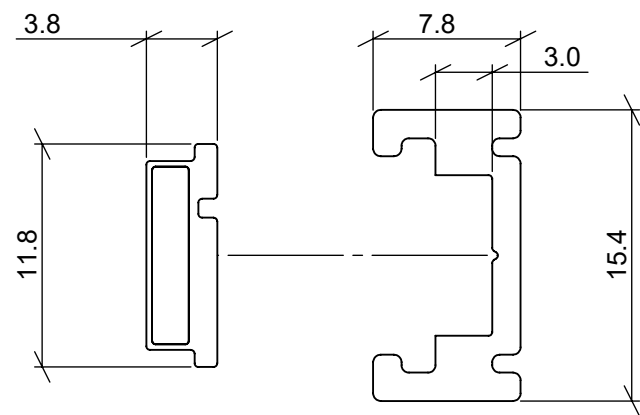

Screen mounting positions and stile clearance

(not to scale)

Frame Cross-section  
(scale 1:3)

Refer to PD S4-002  
for further dimensions

SCC-264  
Jamb Magnet

FRC-470  
Jamb Magnet Mount

Align centre of magnet adapter with centre of stile