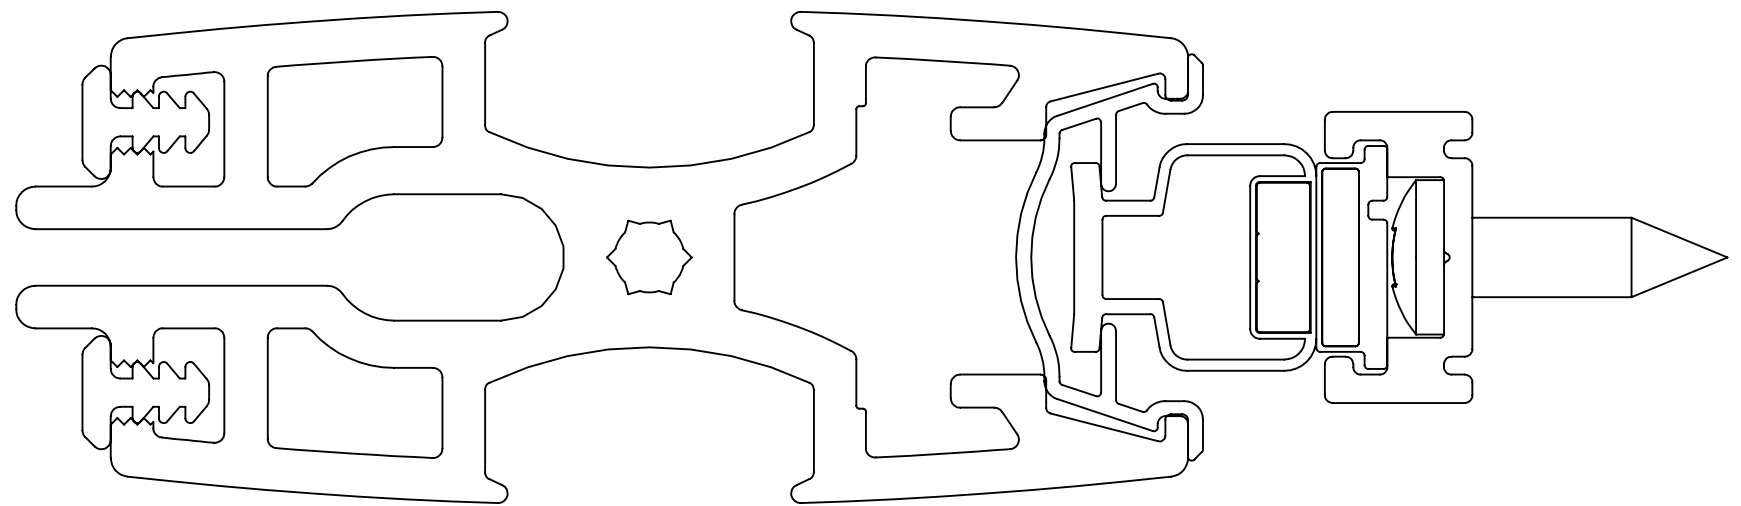

Screen mounting positions and stile clearance

(not to scale)

Frame Cross-section  
(scale 1:3)

Refer to PD S4-002  
for further dimensions

SCC-264  
Jamb Magnet

FRC-470  
Jamb Magnet Mount

Align centre of magnet adapter with centre of stile