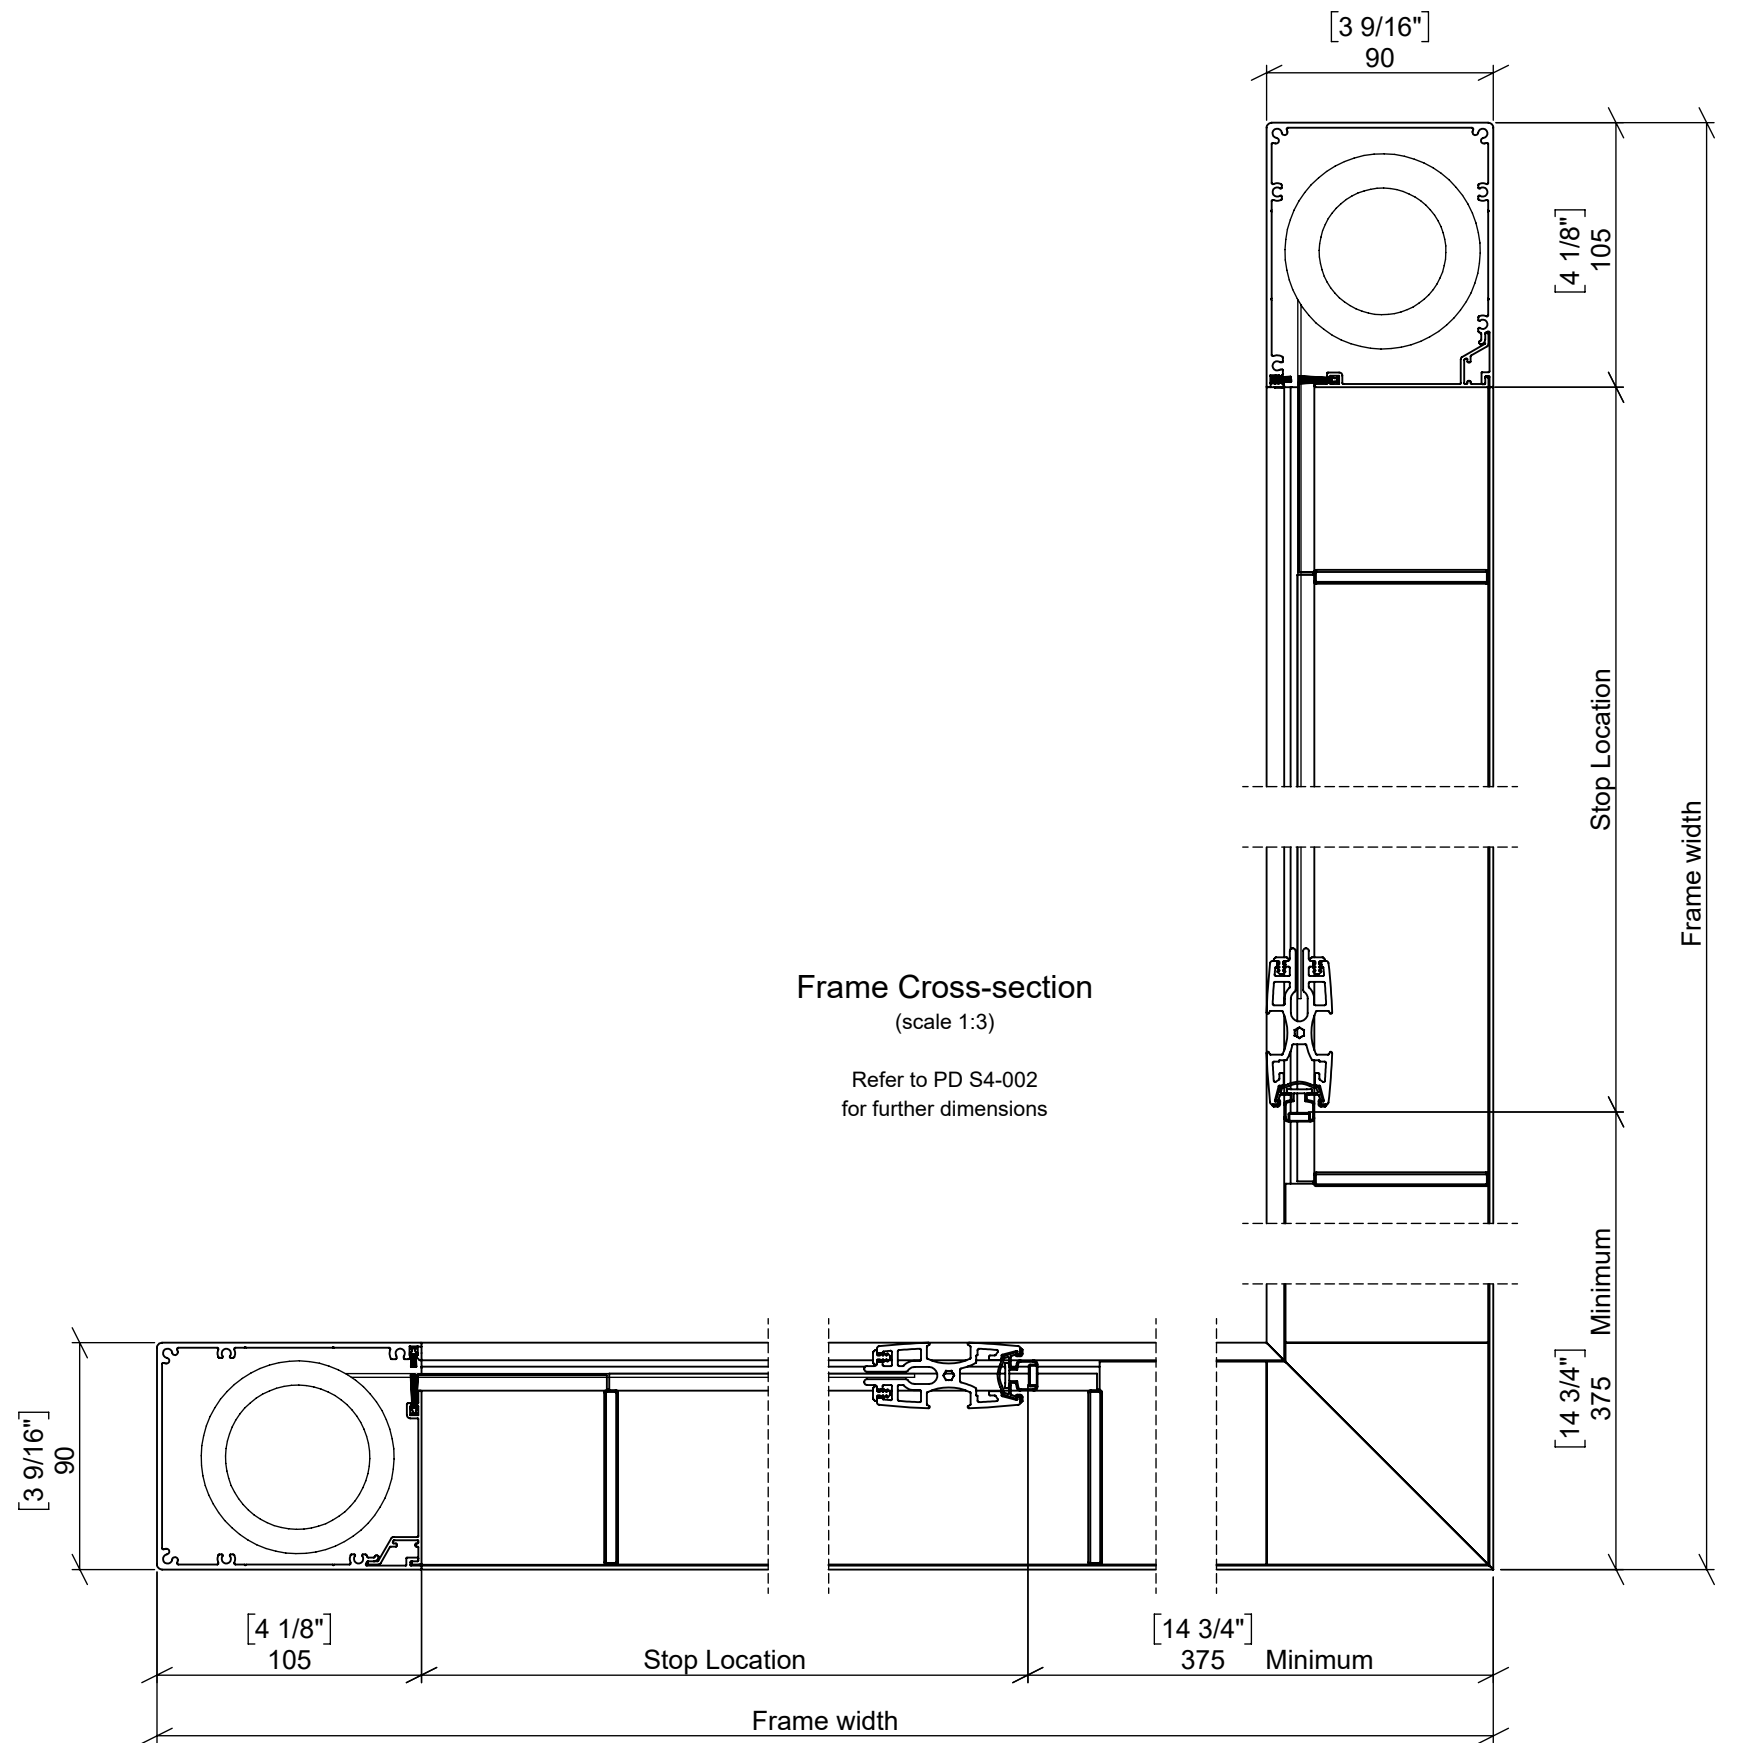

Screen mounting positions and stile clearance

(not to scale)

Frame Cross-section  
(scale 1:3)

Refer to PD S4-002  
for further dimensions

SCC-264  
Jamb Magnet

FRC-470  
Jamb Magnet Mount

Align centre of magnet adapter with centre of stile