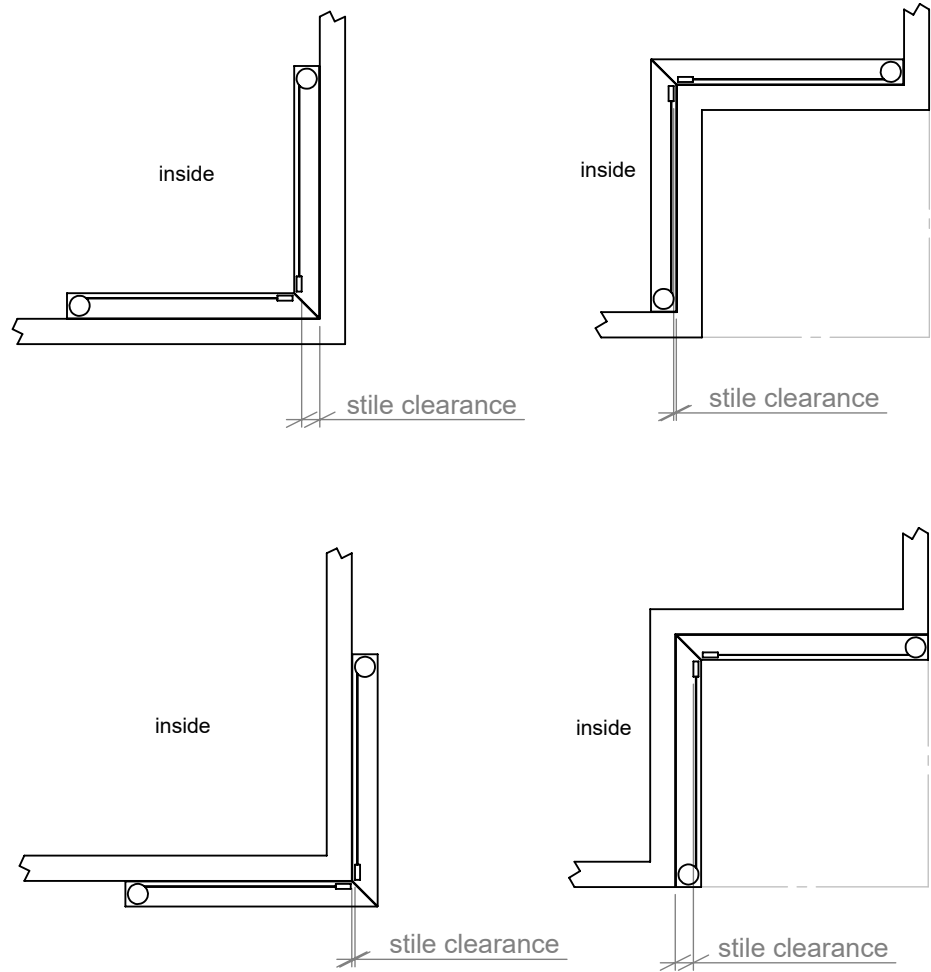

Screen mounting positions and stile clearance

(not to scale)

Frame Cross-section  
(scale 1:3)

Refer to PD S4-002  
for further dimensions

SCC-264  
Jamb Magnet

FRC-470  
Jamb Magnet Mount

Align centre of magnet adapter with centre of stile