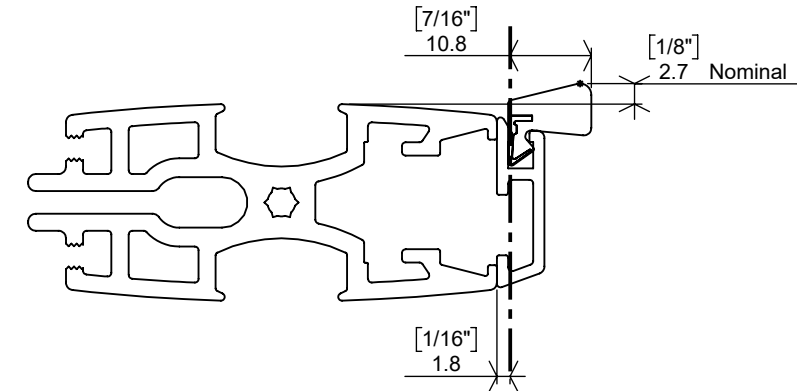

SECTION B-B

Stile options

Straight magnet with 8mm adaptor

Straight magnet with 15mm adaptor

Off-Center Front Seal - AQ109

Side Q-Lon Seal - QL7066

Side Brush Seal - SEL-042

Note: Nominal Stop Position shown