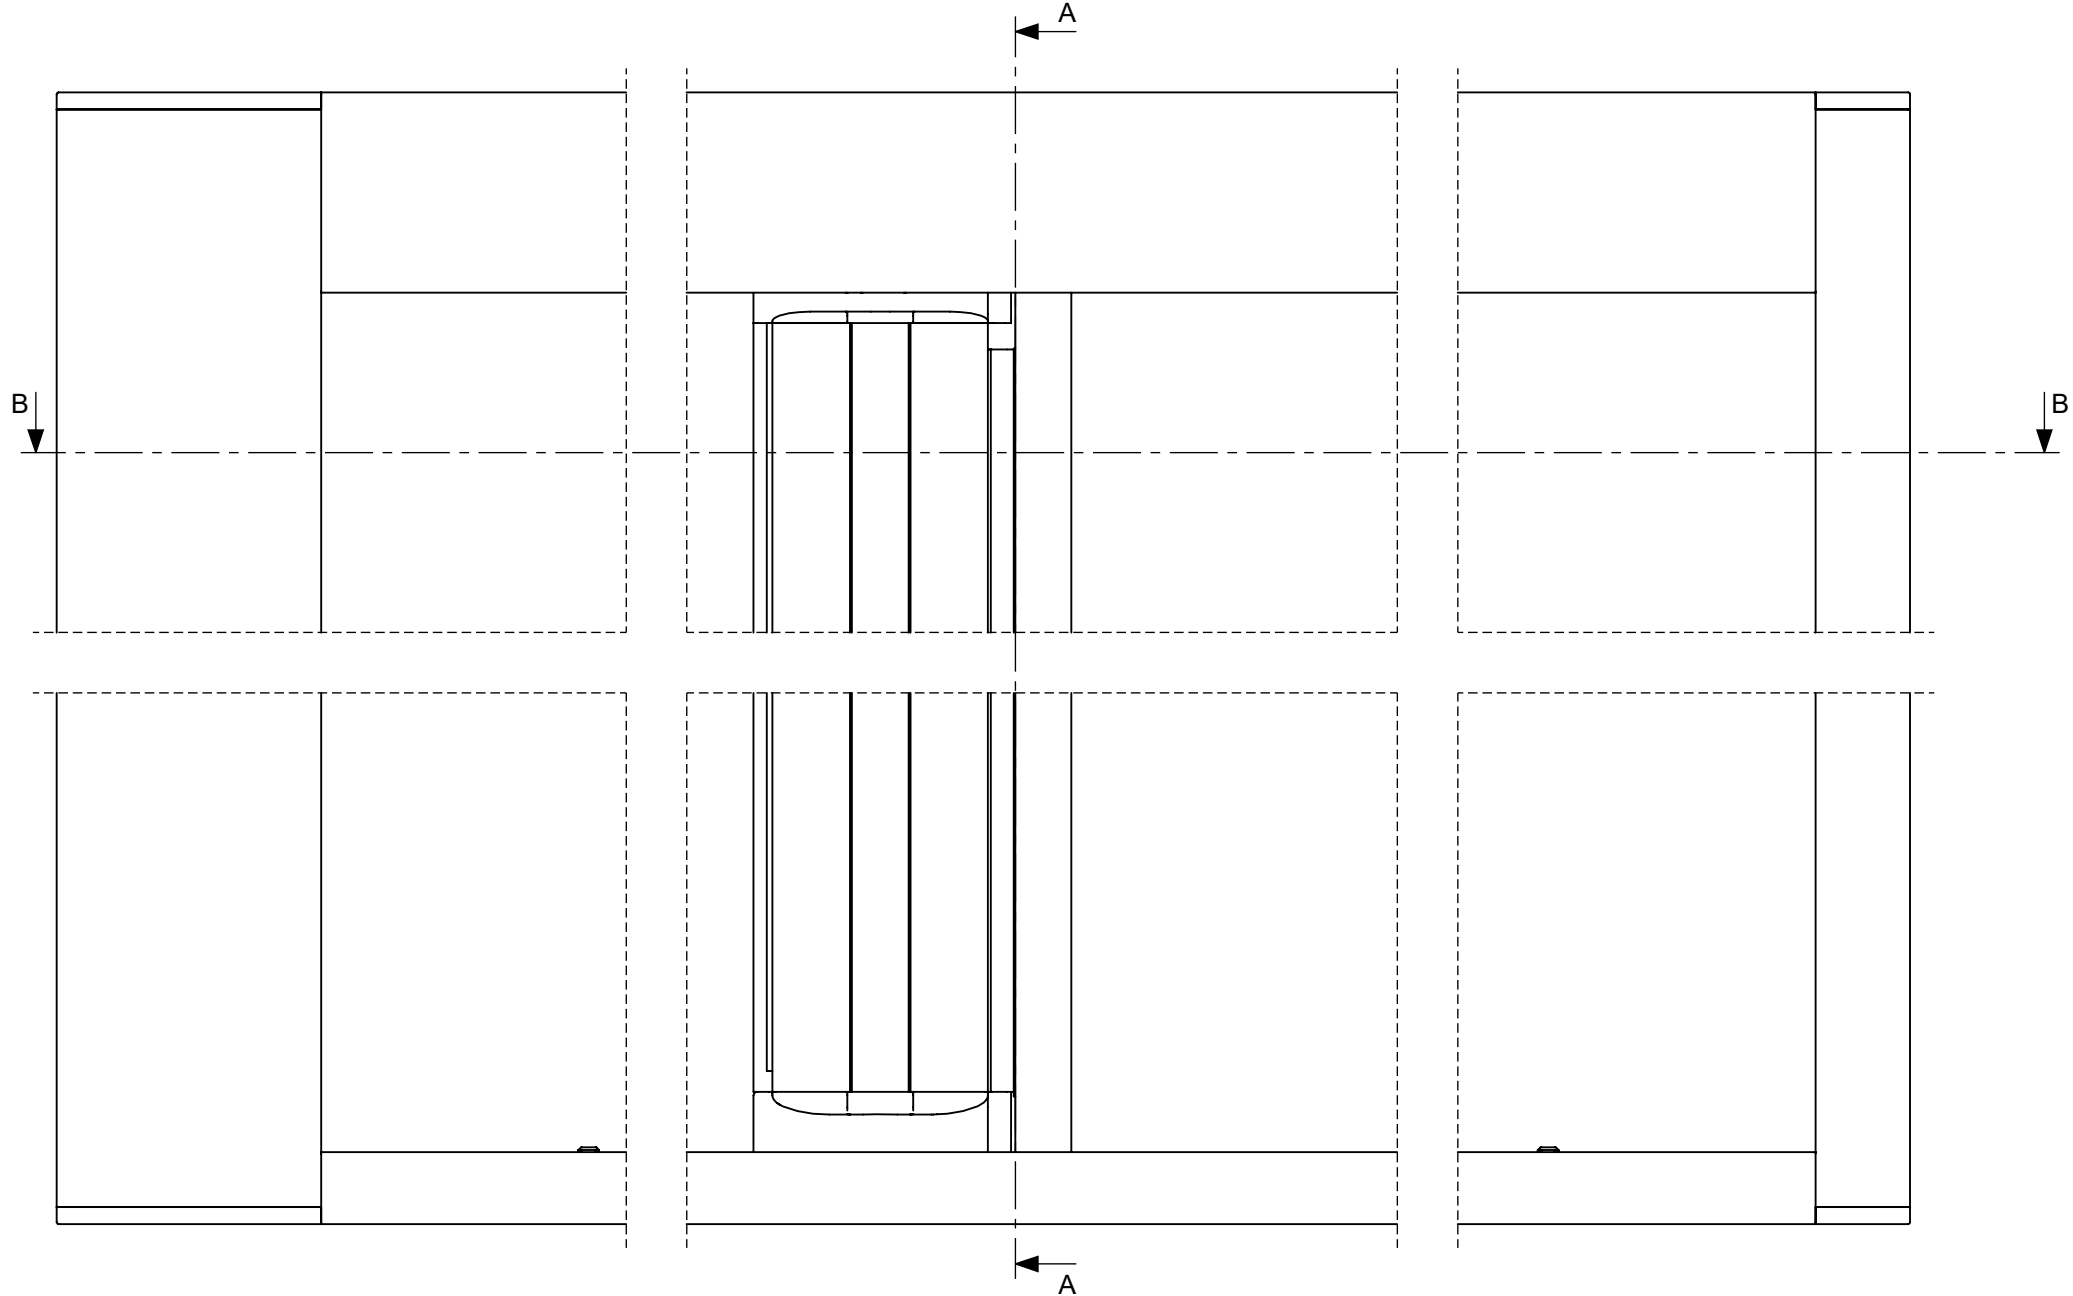

SECTION B-B

Stile options

Straight magnet with 8mm adaptor

Straight magnet with 15mm adaptor

Off-Center Front Seal - AQ109

Side Q-Lon Seal - QL7066

Side Brush Seal - SEL-042

Note: Nominal Stop Position shown