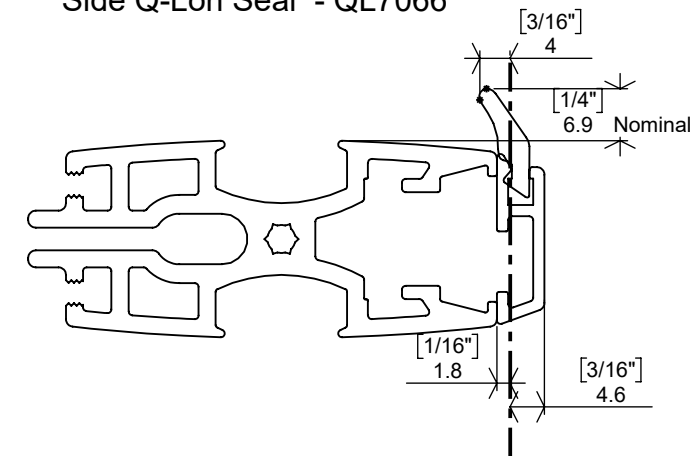

SECTION B-B

Stile options

Straight magnet with 8mm adaptor

Straight magnet with 15mm adaptor

Off-Center Front Seal - AQ109

Side Q-Lon Seal - QL7066

Side Brush Seal - SEL-042

Note: Nominal Stop Position shown